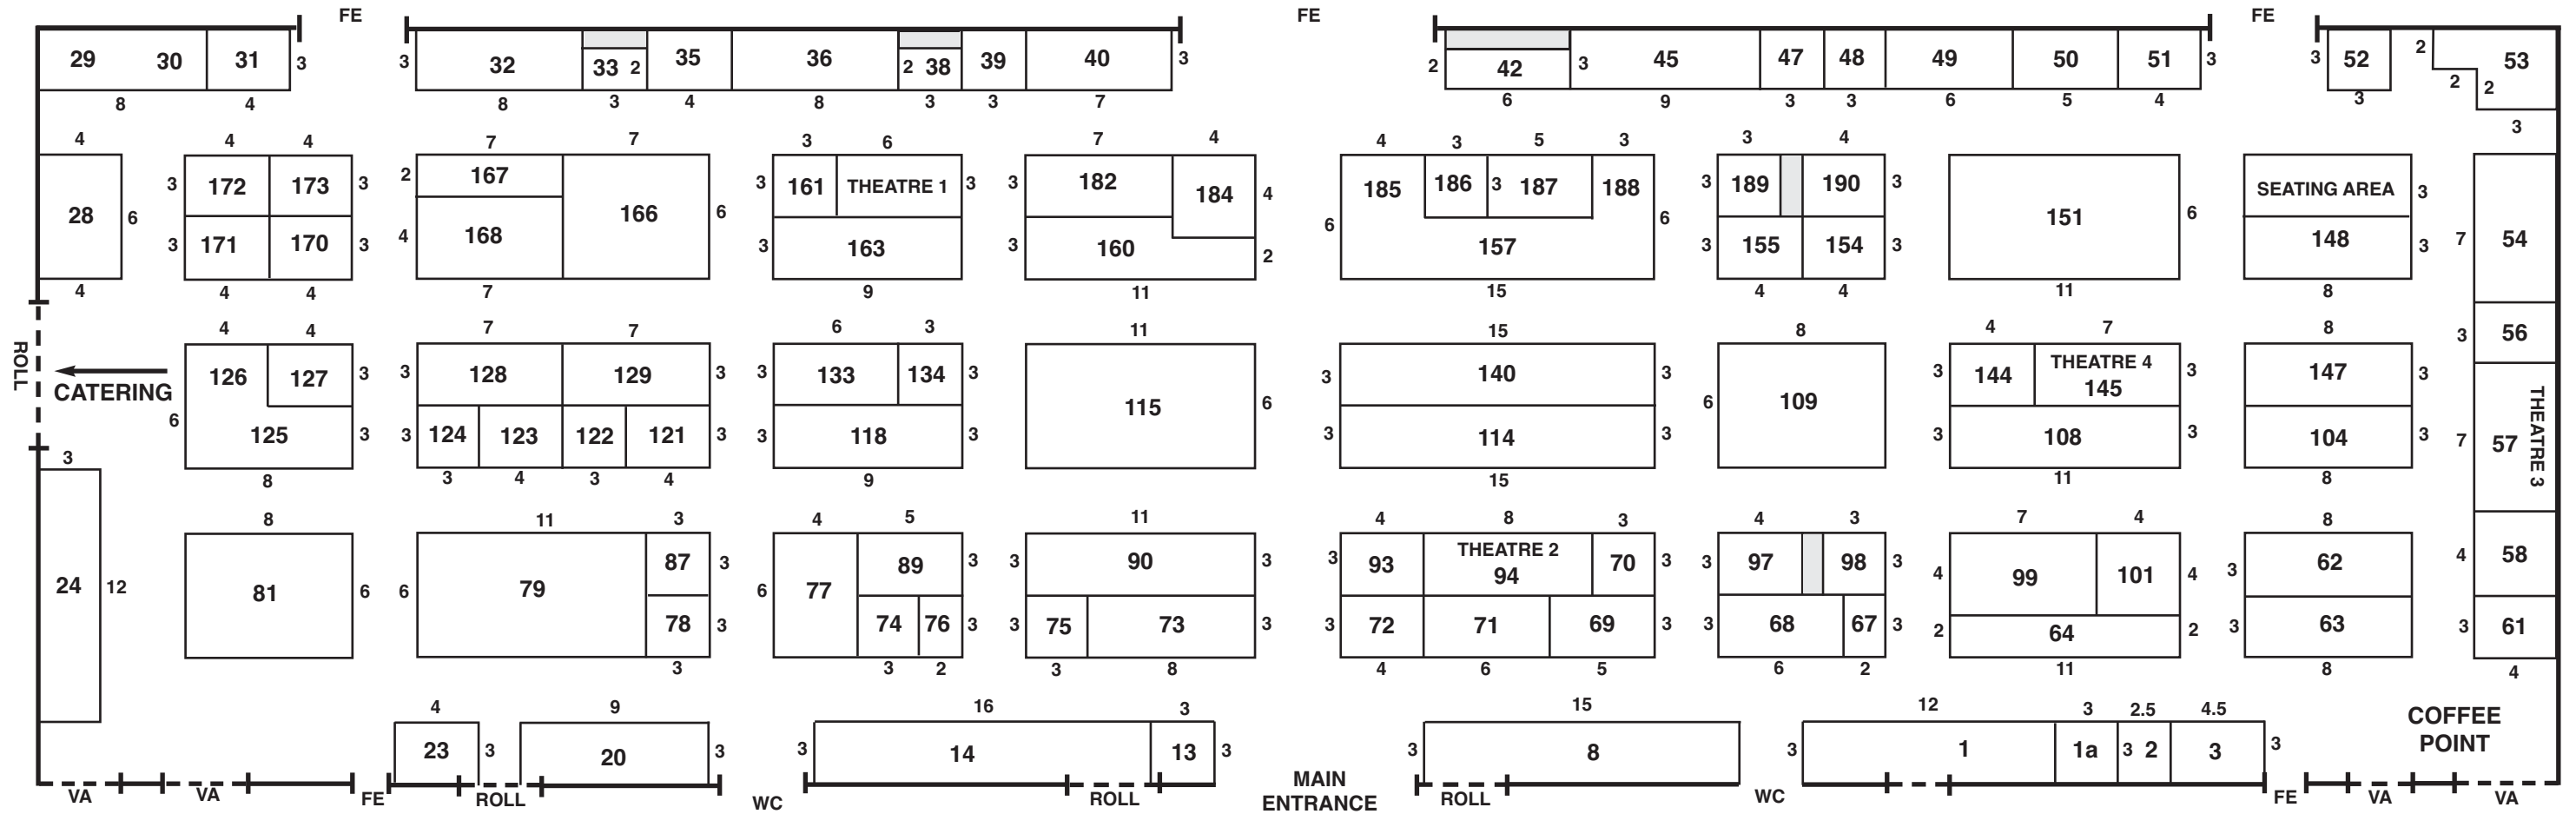

THE NORTH OF ENGLAND

WOODWORKING & POWER TOOL SHOW

17TH - 19TH NOVEMBER 2017

HALL 1 • GREAT YORKSHIRE SHOWGROUND
HARROGATE • YORKSHIRE

Almost nine thousand visitors enjoyed the 'Harrogate' 2016 Show.

The Harrogate Show is the largest and longest established retail Woodworking and Power Tool Show in the Country.