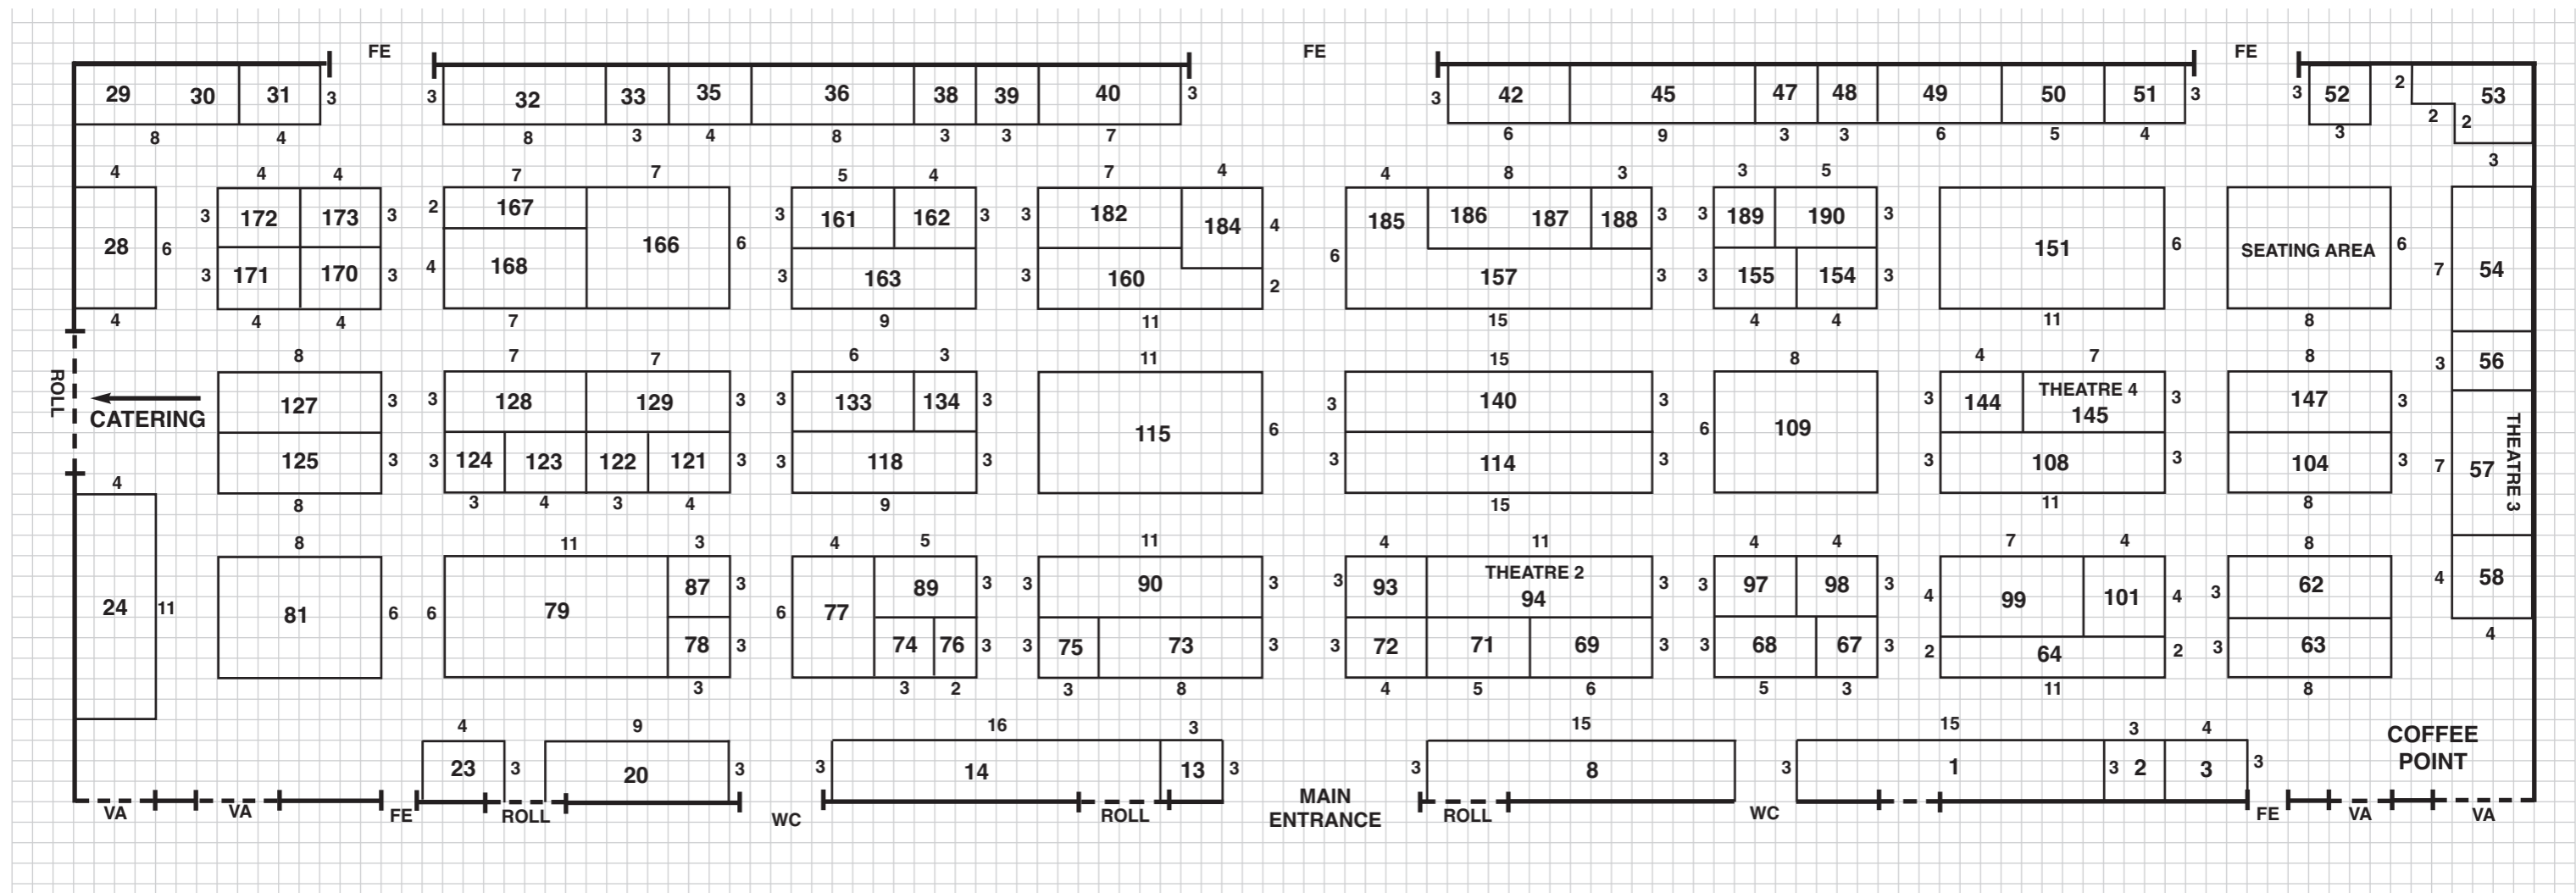

THE NORTH OF ENGLAND

WOODWORKING & POWER TOOL SHOW

17TH - 19TH NOVEMBER 2017

HALL 1 • GREAT YORKSHIRE SHOWGROUND
HARROGATE • YORKSHIRE

Almost nine thousand visitors enjoyed the 'Harrogate' 2016 Show.

The Harrogate Show is the largest and longest established retail Woodworking and Power Tool Show in the Country.